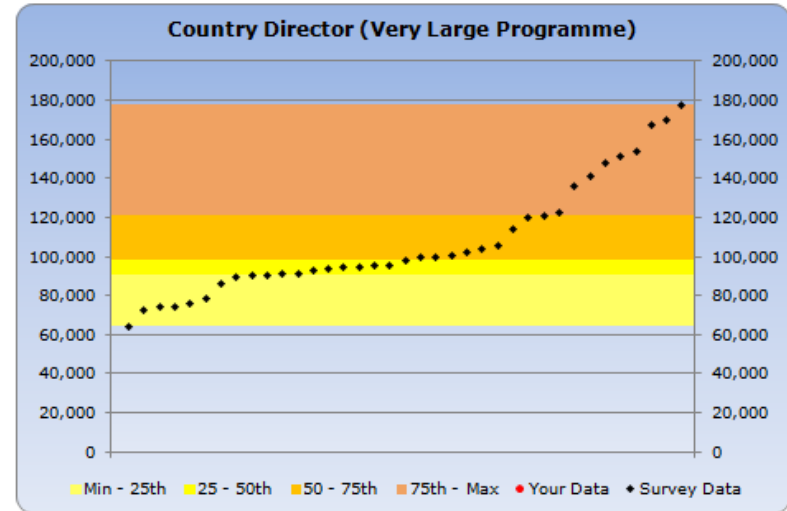

Choose the size of organisations you want to include in your dataset

Select the currency you want your output to be in

**NGO GLOBAL PAY** Job Family Country Management  
 BG Level 13 - Groundbreaking Substantive Leadership  
 Benchmark Job Country Director (Very Large Programme)  
 Benchmark Job # NGP-93  
 Jobs Matching 37

Size of Organizations to be included in presentation  
 Small  Medium  Large  Very Large

Include your matches in Survey Result

Select Benchmark Job / Currency USD  
 BG-13 NGP-93 Country Director (Very Large Programme)

	No.	Min	10th	25th	50th	75th	90th	Max	Mean
Your Matches	0								
Survey Result	37	64,203	75,828	90,948	98,136	121,534	152,647	177,944	107,957

	Benchmark Job	Matching Organizat	Location	Annual USD Base	Annual USD Addl	Annual USD TOTAL
1	NGP-93	Large	Afghanistan	95,200	0	95,200
2	NGP-93	Large	Afghanistan	91,834	0	91,834
3	NGP-93	Large	Afghanistan	170,418	0	170,418
4	NGP-93	Very Large	Bangladesh	91,572	0	91,572
5	NGP-93	Very Large	Cambodia	94,800	0	94,800
6	NGP-93	Very Large	China	102,756	0	102,756
7	NGP-93	Very Large	Congo, D.R.	90,312	0	90,312
8	NGP-93	Large	Congo, D.R.	75,000	0	75,000
9	NGP-93	Large	Congo, D.R.	72,756	0	72,756
10	NGP-93	Large	Congo, D.R.	136,469	0	136,469
11	NGP-93	Very Large	Ethiopia	91,534	30,000	121,534
12	NGP-93	Very Large	Ethiopia	96,000	0	96,000
13	NGP-93	Large	Ethiopia	105,905	0	105,905
14	NGP-93	Large	Ethiopia	114,788	0	114,788
15	NGP-93	Large	Ethiopia	154,232	0	154,232
16	NGP-93	Large	Ghana	76,357	0	76,357
17	NGP-93	Very Large	Haiti	90,000	30,000	120,000
18	NGP-93	Large	Haiti	93,101	0	93,101
19	NGP-93	Very Large	India	90,936	0	90,936
20	NGP-93	Very Large	Israel	98,136	0	98,136
21	NGP-93	Very Large	Kenya	90,948	0	90,948
22	NGP-93	Large	Kenya	151,590	0	151,590
23	NGP-93	Large	Nigeria	177,944	0	177,944